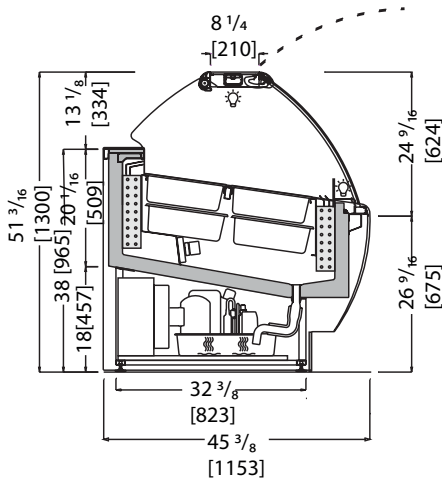

## Gelato Showcase

Tempered lift-up front glass with pyrolytic anti-fog treatment | lateral sides in heated laminated glass with aesthetic screen-printing | silver aluminium profiles | operator side closure with rolling curtain | tank insulated with ecological polyurethane and covered in stainless steel | ventilated refrigeration | reverse cycle defrost | electronic control unit and digital temperature reader flush with the worktop | worktop in polished steel | pre-arrangement for pans dim. [360x165x120] not supplied | backlit ice cream flavor tags | supporting frame in galvanized steel with stainless steel feet

Model Code	Dimensions L x D x H Inches	Weight Lbs	Max Pwr. Consumption W / A	Avg Operating Consumption KW/H	Cooling Power/Expansion BTU/F	GAS Type
 AMKINGEL121 360x165x120mm 360x250x80mm	43 11/16x45 1/8x51 3/16	529	1950/5,2	0,8	2730 / -32.8	R452A
	50 13/16x52 3/16x62 5/8	309				
 AMKINGEL181 360x165x120mm 360x250x80mm	63 3/8x45 1/8x51 3/16	661	3030/8,4	1,3	3856 / -32.8	R452A
	70 1/2x52 3/16x62 5/8	419				
 AMKINGEL241 360x165x120mm 360x250x80mm	82 15/16x45 1/8x51 3/16	838	3620/9,4	1,7	4913 / -32.8	R452A
	90 x52 3/16x62 5/8	540				